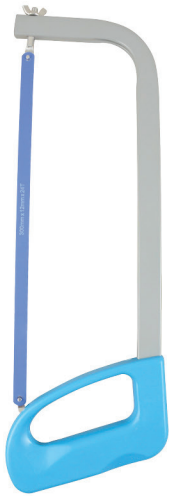

made by **CHAMBERLAIN JOINERY**

TOOLS

CHAMBER *value*

- TAPE MEASURE**
- Steel blade with nylon coating
 - Smooth tape release and recoil
 - 16mm x 3m (FH0034)

SAVE R10

R37⁹⁰

WAS R47.90

SAVE R16

R59⁹⁰

WAS R75.90

CHAMBER *value*

- FRAME HACKSAW**
- Die-cast handle provides superb control and comfort
 - 300mm (FH2509)

Includes blade

SAVE R30

R99⁹⁰

WAS R129.90