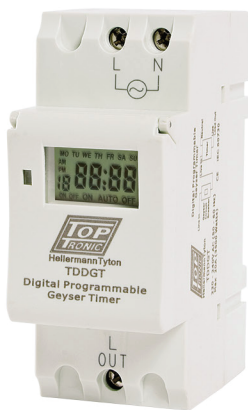

• 16A
 • Double plug
 • 2.5mm x 30m
 (EXR-6A100DP25BK30)

SOCKET BOX
 • Single
 • Weatherproof
 • 2 x 4
 (FEB-142)

• Double **R44.90**
 • 4 x 4

SAVE R10

R34⁹⁰

WAS R44.90

SAVE R50

R319