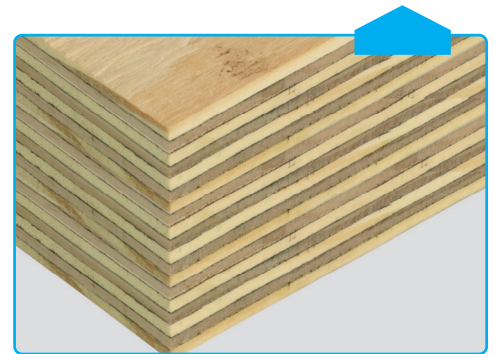

NUTEC FASCIA
 • Un-pressed
 • 10x 150mm
 • 3m
 (40906)

SAVE R49

R9990^{EA}

WAS R148.90

• 225mm **R129**
 • 300mm **R189**

SHUTTERPLY
 • Pine
 • 18mm
 • 2440 x 1220mm

R589

WAS R589